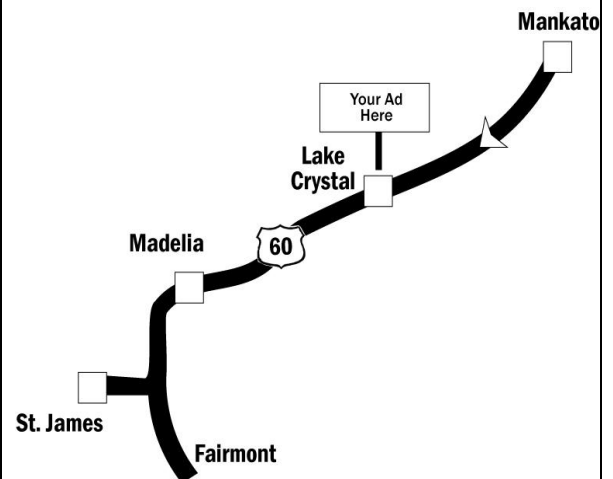

SUPREME

OUTDOOR ADVERTISING

Location

MN Highway 60
Lake Crystal
Mile Marker 96.44

Read

Eastbound Traffic
to Mankato

Size

10'h x 36'w

Supreme Outdoor Advertising

Dave Helder

17595 Kenwood Trail, ste #150

LAKEVILLE, MN 55044

(507) 351-6789

davehelder@supremeoutdoor.com

Map

901S